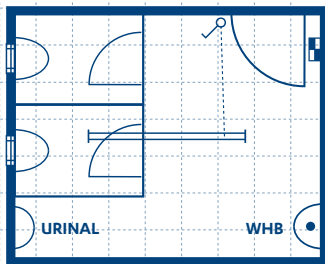

ABLUTION

3m x 2.4m

OR

Roof fall

ABLUTION FEATURES

Our portable toilets feature a strong steel base frame with insulated panel walls and ceilings to keep you warm in winter / cool in summer. The toilets also feature vinyl flooring, sturdy doors with deadbolts and aluminium opening windows. They have built-in lights and are easy to connect on-site.

SIZE OPTIONS

Our portable buildings are available in just about any size:

- 3m x 2.4m with 2 toilets & 1 urinal

DIAGRAM KEY

Please note specifications are subject to change without notice.

If you have any questions, please phone us on 0800 555 508