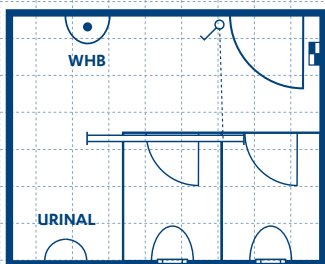

ABLUTION

3m x 2.4m

OR

Roof fall

ABLUTION FEATURES

Our portable toilets feature a strong steel base frame with insulated panel walls and ceilings to keep you warm in winter / cool in summer. The toilets also feature vinyl flooring, sturdy doors with deadbolts and aluminium opening windows. They have built-in lights and are easy to connect on-site.

SIZE OPTIONS

Our portable buildings are available in just about any size:

- 3m x 2.4m with 2 toilets & 1 urinal

DIAGRAM KEY

Please note specifications are subject to change without notice.

If you have any questions, please phone us on 0800 555 508