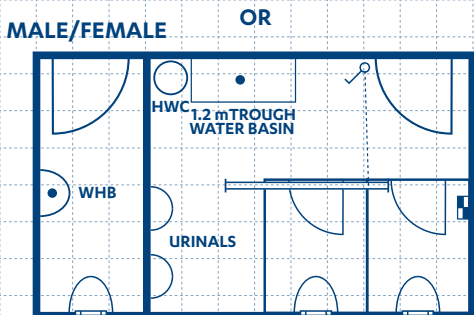

ABLUTION

4.2m x 2.4m

ABLUTION FEATURES

Our portable toilets feature a strong steel base frame with insulated panel walls and ceilings to keep you warm in winter / cool in summer. The toilets also feature vinyl flooring, sturdy doors with deadbolts and aluminium opening windows. They have built-in lights and are easy to connect on-site.

SIZE OPTIONS

Our portable buildings are available in just about any size:

- 4.2m x 2.4m with 3 toilets & 2 urinals
- 4.2m x 2.4m with 2 toilets, 1 urinal & separate 'womens'
- 4.2m x 2.4m with 2 toilets, 2 urinals, 1.2m trough with hot and cold mixers, HWC and separate 'womens'