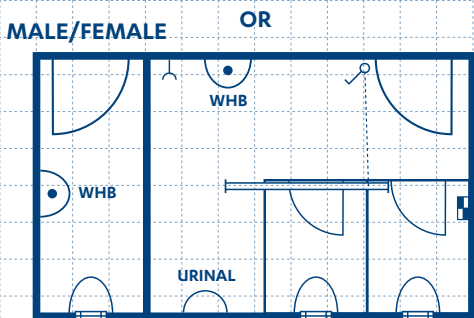

ABLUTION

4.2m x 2.4m

ABLUTION FEATURES

Our portable toilets feature a strong steel base frame with insulated panel walls and ceilings to keep you warm in winter / cool in summer. The toilets also feature vinyl flooring, sturdy doors with deadbolts and aluminium opening windows. They have built-in lights and are easy to connect on-site.

SIZE OPTIONS

Our portable buildings are available in just about any size:

- 4.2m x 2.4m with 3 toilets & 2 urinals
- 4.2m x 2.4m with 2 toilets, 1 urinal & separate 'womens'
- 4.2m x 2.4m with 2 toilets, 2 urinals, 1.2m trough with hot and cold mixers, HWC and separate 'womens'