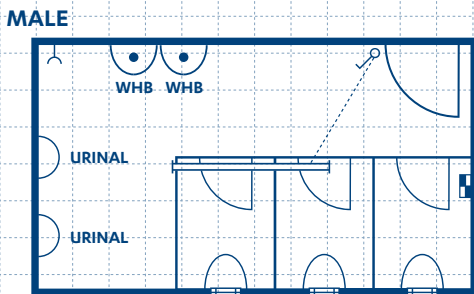

ABLUTION

4.2m x 2.4m

ABLUTION FEATURES

Our portable toilets feature a strong steel base frame with insulated panel walls and ceilings to keep you warm in winter / cool in summer. The toilets also feature vinyl flooring, sturdy doors with deadbolts and aluminium opening windows. They have built-in lights and are easy to connect on-site.

SIZE OPTIONS

Our portable buildings are available in just about any size:

- 4.2m x 2.4m with 3 toilets & 2 urinals
- 4.2m x 2.4m with 2 toilets, 1 urinal & separate 'womens'
- 4.2m x 2.4m with 2 toilets, 2 urinals, 1.2m trough with hot and cold mixers, HWC and separate 'womens'