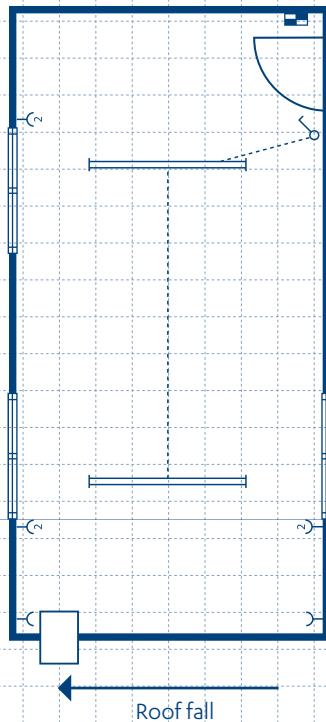

GENERAL PURPOSE OFFICES

6m x 3m

OFFICE FEATURES

Our general offices feature a strong steel base frame with insulated panel walls and ceilings to keep you warm in winter / cool in summer. The offices also feature vinyl or carpet flooring, sturdy doors with deadbolts and aluminium sliding windows with optional security grilles. They have built-in lights and are easy to connect on-site.

SIZE OPTIONS

Our portable buildings are available in just about any size:

- 6m x 3m office
- 6m x 3m with two offices
- 7.2m x 3m office
- 9m x 3m office
- 12m x 3m office

DIAGRAM KEY

Please note specifications are subject to change without notice.