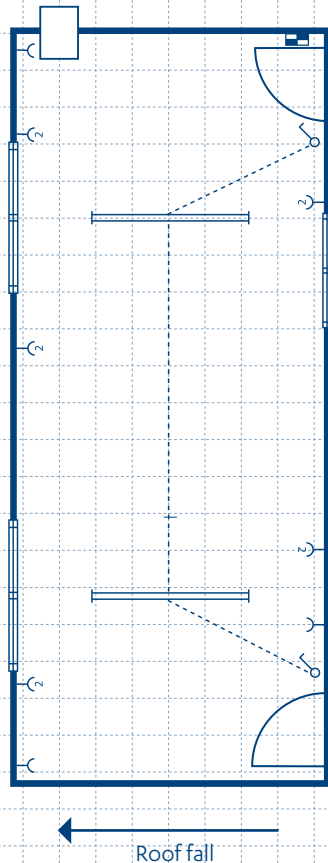

GENERAL PURPOSE OFFICES

7.2m x 3m

OFFICE FEATURES

Our general offices feature a strong steel base frame with insulated panel walls and ceilings to keep you warm in winter / cool in summer. The offices also feature vinyl or carpet flooring, sturdy doors with deadbolts and aluminium sliding windows with optional security grilles. They have built-in lights and are easy to connect on-site.

SIZE OPTIONS

Our portable buildings are available in just about any size:

- 6m x 3m office
- 6m x 3m with two offices
- 7.2m x 3m office
- 9m x 3m office
- 12m x 3m office

DIAGRAM KEY

Please note specifications are subject to change without notice.